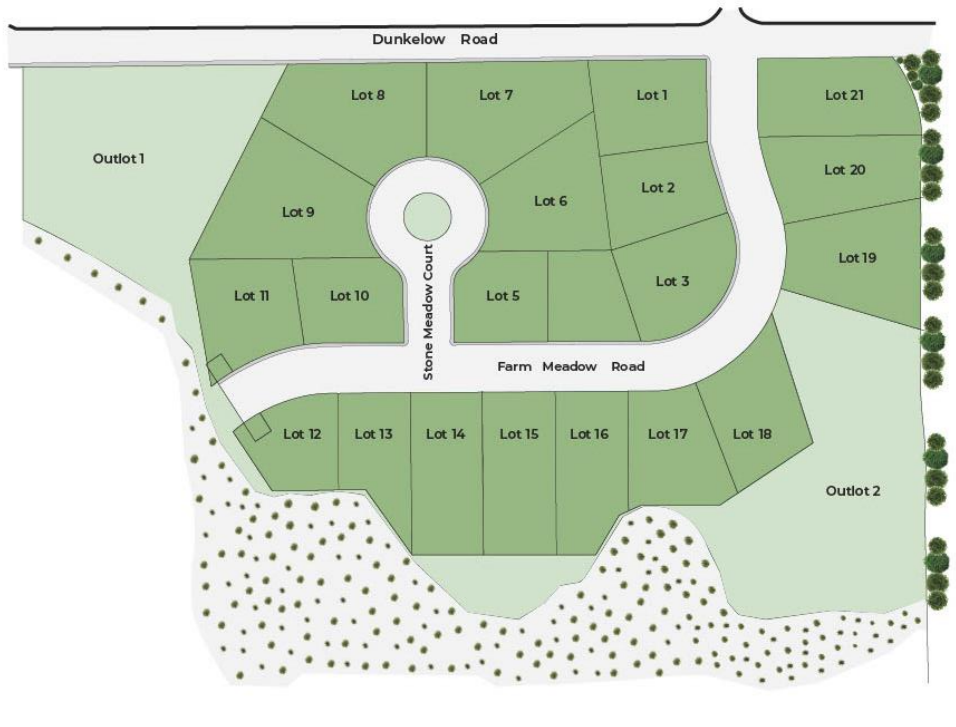

# HOMESTEAD ACRES

Lots starting  
at \$85,000

**A 70-acre community just  
south of Franksville in Racine  
County**

- ✓ Country living but easy access to Hwy 38 and I-94
- ✓ Racine Unified School District
  - Gifford School
  - Case High School

Lot sizes are approximate and should be verified with the recorded final plat. Prices subject to change without notice.

Kimberly Hood | 262.770.2672 | [kim@newport-builders.com](mailto:kim@newport-builders.com)