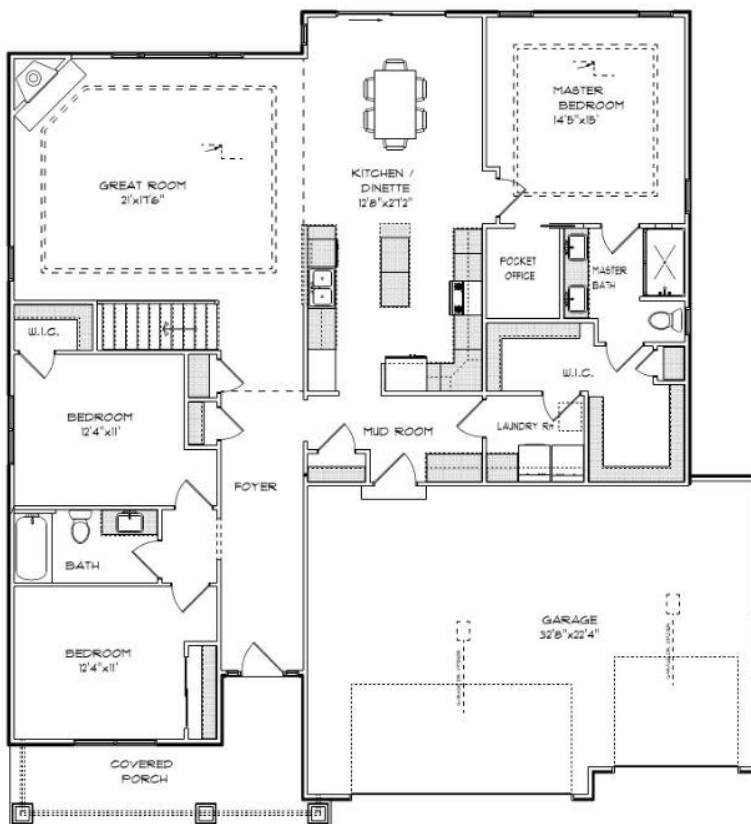

THE OAKLAND

Building high quality and remarkable homes for all of your life's seasons.

Plan Highlights:

- 1988 sq. ft.
- 1 – story, Ranch Style
- 3 Bedrooms
- 2 Baths
- 3 car garage
- Open concept
- Large kitchen
- Natural gas fireplace
- Office/flex room
- Master suite w/ walk-in closet
- Main floor laundry
- Stainless steel dishwasher and microhood
- Width 54' Depth 59'

©Design Basics, LLC

**Features and specifications subject to change without notice.
Photo shown may reflect varying features, materials, and/or colors